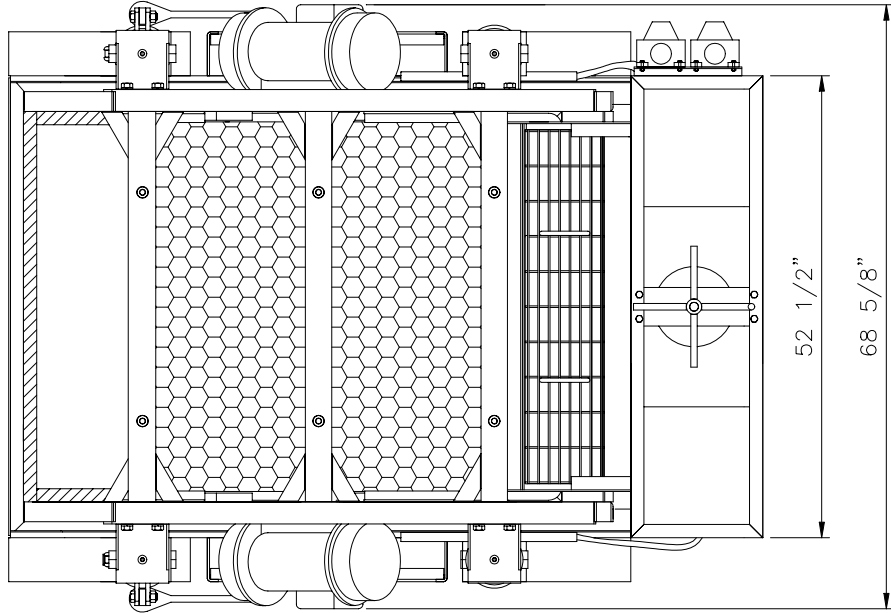

DF183SM SHALE SHAKER

SHIPPING WEIGHT (APPROX.) - 2350 lbs