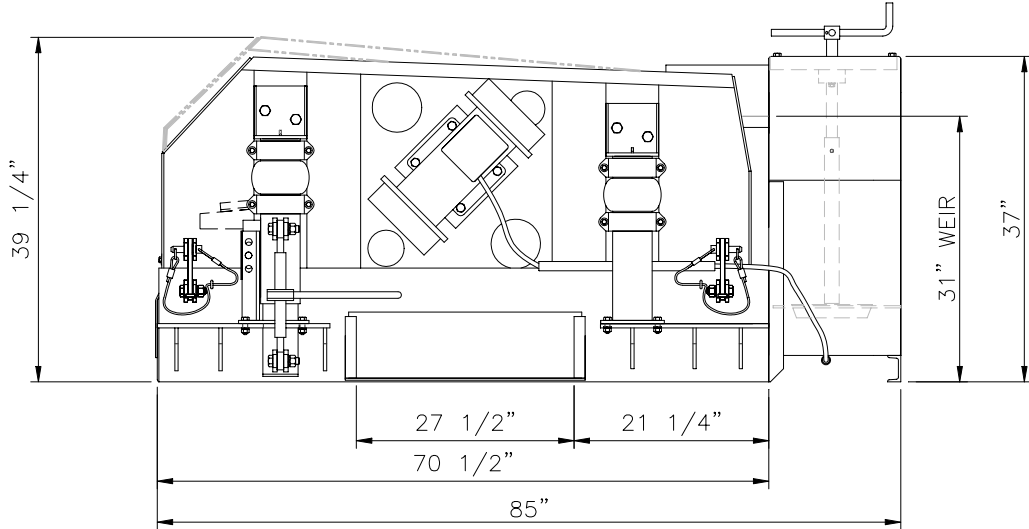

DF183SM SHALE SHAKER

SHIPPING WEIGHT (APPROX.) - 2350 lbs